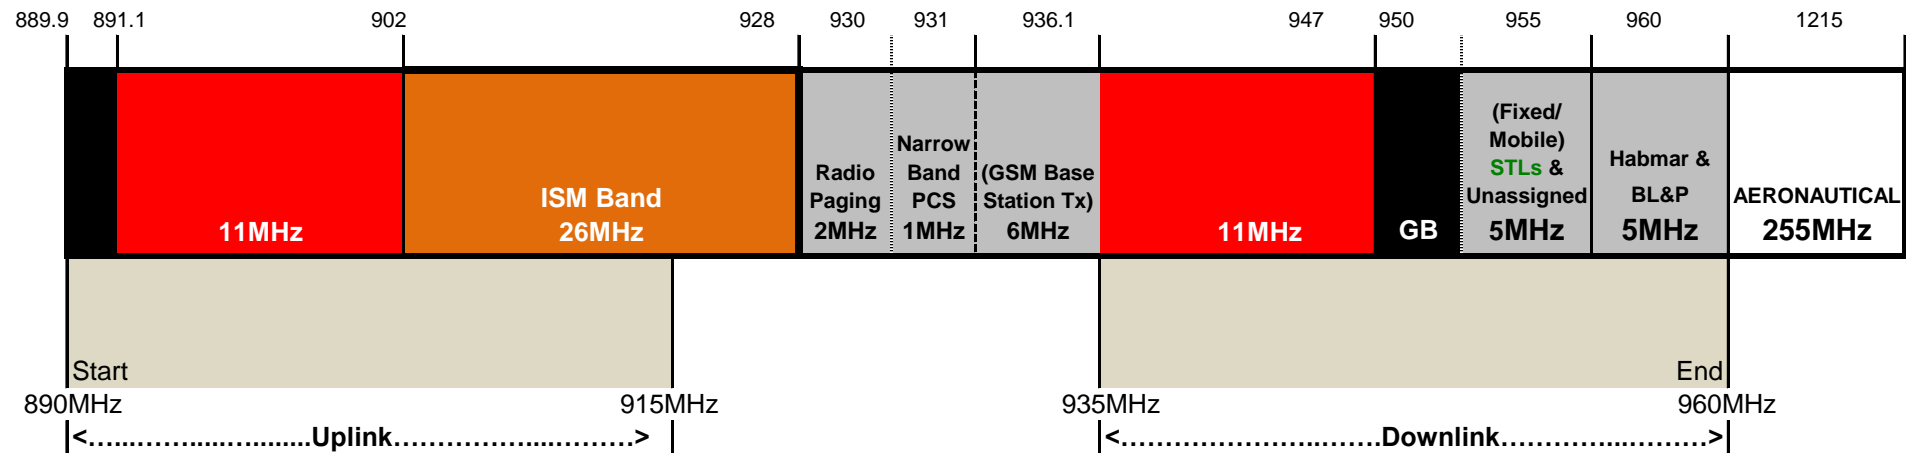

GSM Band Allocations (01 March 2018)

900MHz Band

890.000MHz to 960.000MHz

Uplink - 890MHz to 915MHz
 Downlink - 935MHz to 960MHz
 Channels - 1 to 124
 Duplex - 45MHz

STL'S	
	950.700, 951.005
	952.000, 958.000
	959.600

Legend	
Red	891 - 902 & 936 - 947
Orange	ISM 902 - 928
Grey	Reserved
Black	Guard Band